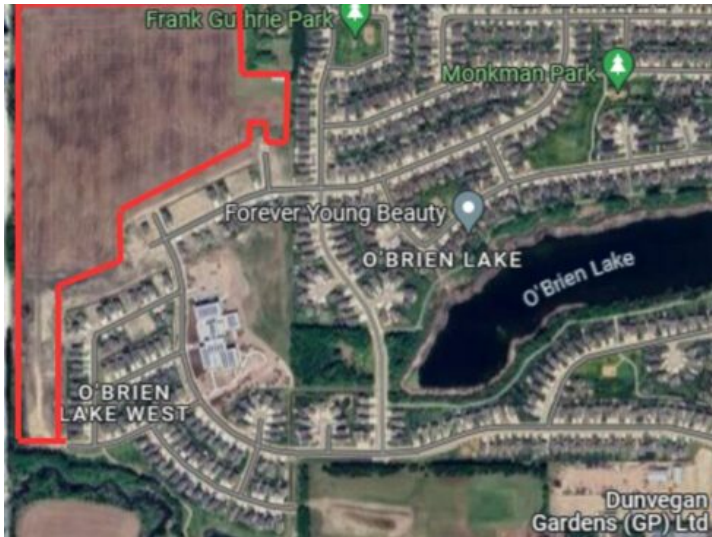

Lot 11A N/A
Grande Prairie, Alberta

MLS # A2098561

\$1,215,120

Division: O'Brien Lake

Lot Size: 48.80 Acres

Lot Feat: -

By Town: -

LLD: -

Zoning: RG

Water: -

Sewer: -

Utilities: -

Aggressively priced land for development - future phases of O'Brien Lake West. One of three parcels available. This parcel is 48.80 acres with 231 RG zoned residential lots and 16 RC zoned duplex lots in O'Brien Lake West Outline Plan. Located North and West of Louis Riel French Immersion Catholic school.