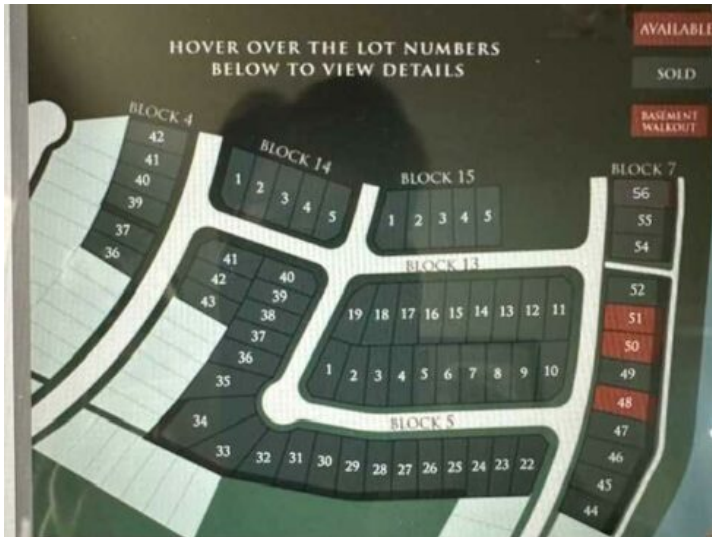

7029 85 Street  
Grande Prairie, Alberta

MLS # A2159722

**\$134,900**

Division: Signature Falls

Lot Size: 0.14 Acre

Lot Feat: -

By Town: -

LLD: -

Zoning: RR

Water: -

Sewer: -

Utilities: -

Welcome to the Community of Signature Falls! Beautiful family orientated community near a park, walking trails and schools. A proud neighborhood to call home. Build Your Dream Home. Owner is available to Build with numerous Floor Plans to choose from or Bring your own Dream Home Plans. Call your Realtor for more information today.